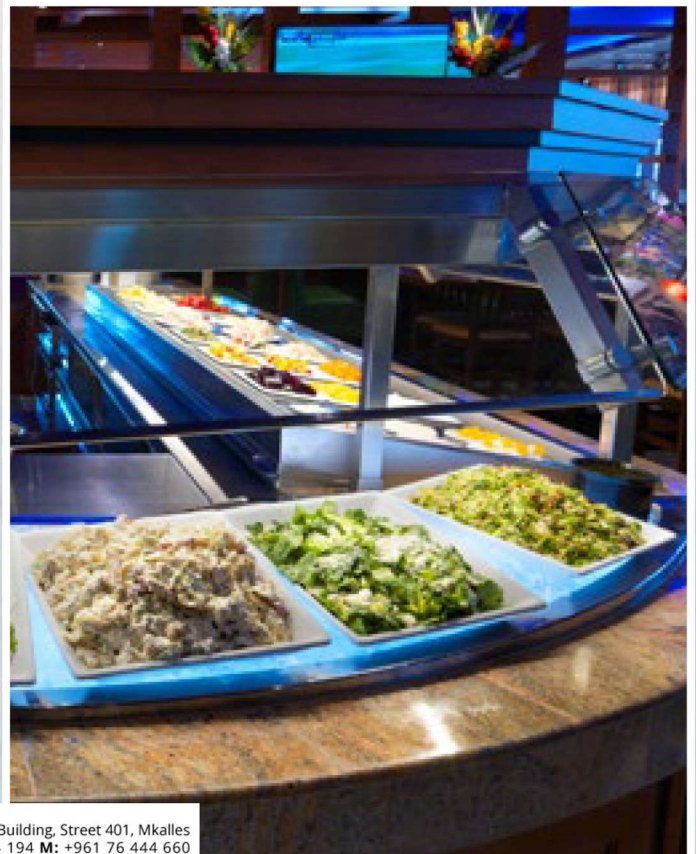

Buffet & Banqueting

21, Markarian Building, Street 401, Mkalles
T: +961 1 694 194 M: +961 76 444 660
P.O.Box 55240 Sin El Fil, Lebanon
E-mail sales@mghotelsupplies.com
f MG SUPPLIES @ MG.SUPPLIES